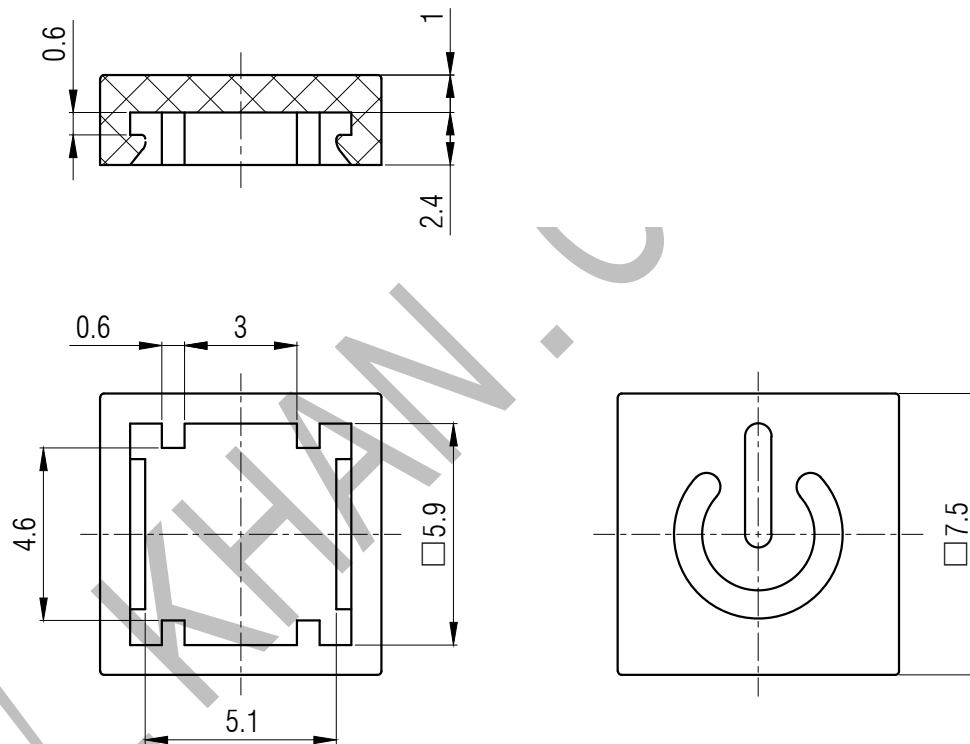

SWITCH CAP
P/N:SC804

Materials ABS

Color UV Painted
(OEM AVAILABLE)

Packaging

Bulk Package
Inner Package: Plastic bag
Outer Package: Carton

VERSION		PROJECTION	DESIGN	
KH14FE22E			DRAWN	
SCALE	SIZE	 Dimensions are shown:mm(inches)	APPROVAL	
5:1	A4		2014.02.20	